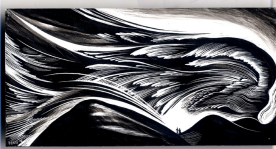

Cathie Bleck : Avance : Pricelist

Permeate  
5" x 36"  
Inks, lacquer and clay on panel  
2,000.00

Black and White small works 4" x 8" Inks, lacquer and clay on panel  
500.00 each  
11 works purchased as a whole 5000.00 total

Tide

Evolve

Swamp

Oasis (also viewed 180 degrees) Dune

Petrified

Foxhole

The Game

Red

Dawn

Soar

Inheritance II

30" x 60"

Inks, lacquer, gold leaf and clay on panel

11,500.00

Vela (diptych)

9" x 22"