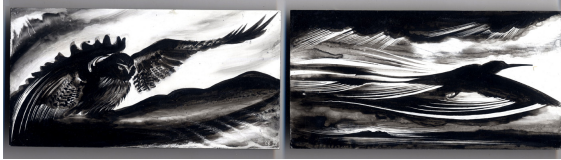

Tide

Evolve

Swamp

Oasis (also viewed 180 degrees) Dune

Petrified

Foxhole

The Game

Red

Dawn

Soar

Inheritance II

30" x 60"

Inks, lacquer, gold leaf and clay on panel

11,500.00

Vela (diptych)

9" x 22"