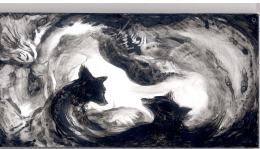

Tide

Evolve

Swamp

Oasis (also viewed 180 degrees) Dune

Petrified

Foxhole

The Game

Red

Dawn

Soar

Inheritance II

30" x 60"

Inks, lacquer, gold leaf and clay on panel

11,500.00

Vela (diptych)

9" x 22"