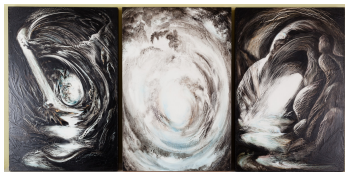

Hohlweg VII

top right

Hohlweg VIII

middle right

Hohlweg IX

bottom right

Vision  
9" x 12"  
Inks, lacquer and clay on panel  
2,750.00

Forest for the Trees  
9" x 12"  
Inks, lacquer and clay on panel  
\$2,750.00