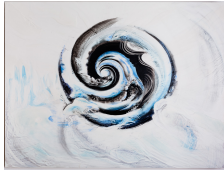

Hohlweg Series (prelude) triptych  
36" x 72" Inks, lacquer  
Inks, lacquer, gold leaf and clay on panel  
3,600. Each  
10,200. For triptych

Fire  
36" x 50"  
Inks, lacquer and clay on panel  
10,000.00

Inward/Outward  
With custom plexi-glass case, slate base  
42.25" x 5.5"  
20 works on paper, 2 works on scratchboard  
2,000.

Sacrifice II (framed diptych)  
19.5" x 32"  
Inks, lacquer and clay on panel  
4,500.00

Blue  
36" x 48"  
Inks, lacquer and clay on panel  
9,000.00

Sacrifice I  
46" x 90"  
Inks, lacquer and clay pigments on panel  
30,000.00

The Chamber

11" x 14" with a 2" border on 18" x 15" paper with deckled edges  
Stone Lithograph in an edition of 20  
450.00