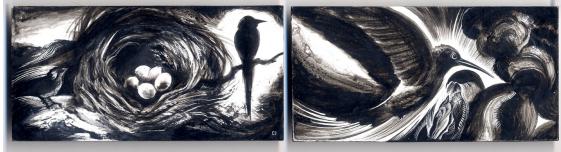

Tide

Evolve

Swamp

Oasis (also viewed 180 degrees) Dune

Petrified

Foxhole

The Game

Red

Dawn

Soar

Inheritance II

30" x 60"

Inks, lacquer, gold leaf and clay on panel

11,500.00

Vela (diptych)

9" x 22"